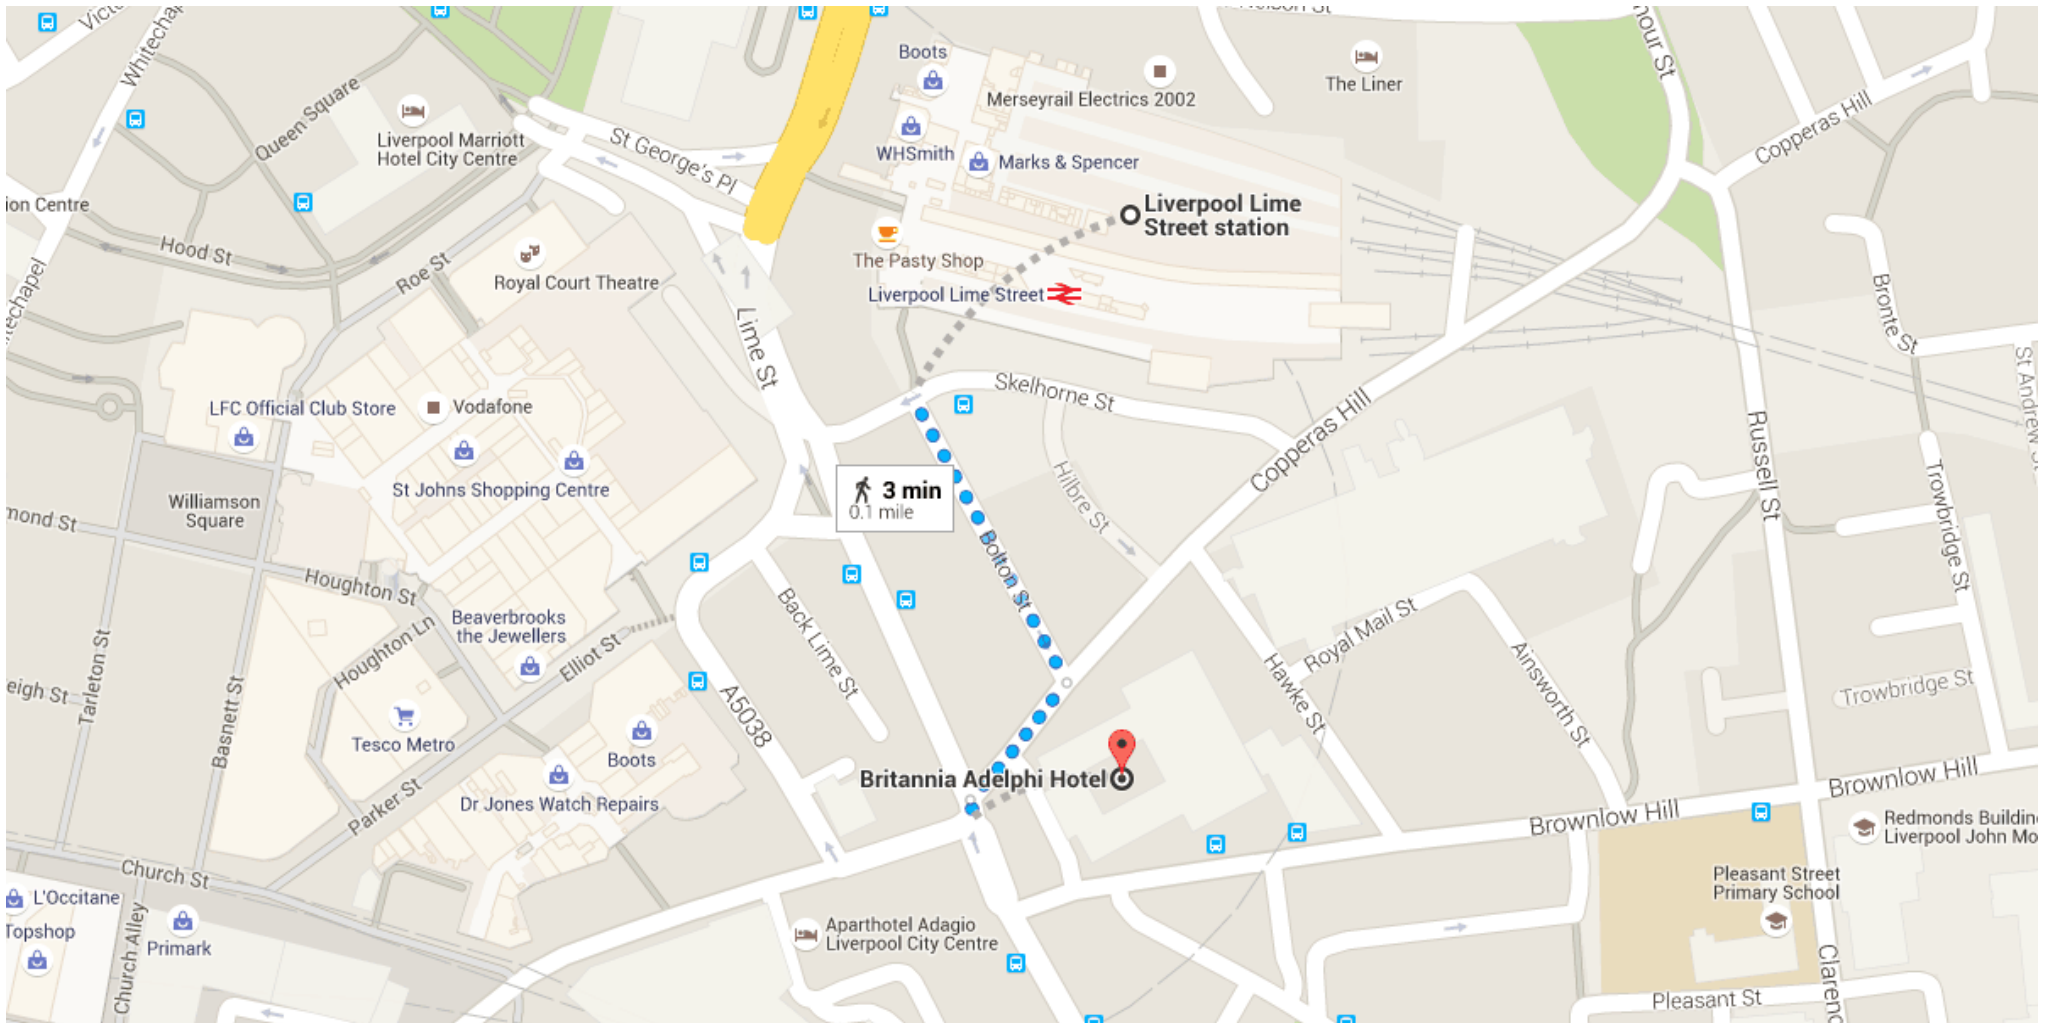

Directions from Liverpool Lime Street station to Britannia Adelphi Hotel

Liverpool Lime Street station
Lime Street, Liverpool L1 1JD, United Kingdom

Use caution - may involve errors or sections not suited for walking

1. Head **southeast** on **Bolton St** toward **Skelhorne St**

453 ft

2. Turn **right** onto **Copperas Hill**

210 ft

3. Turn **left** onto **Lime St/A5038**

23 ft

📍 Britannia Adelphi Hotel

Ranelagh Street, Liverpool, Merseyside L3 5UL, United Kingdom

These directions are for planning purposes only. You may find that construction projects, traffic, weather, or other events may cause conditions to differ from the map results, and you should plan your route accordingly. You must obey all signs or notices regarding your route.